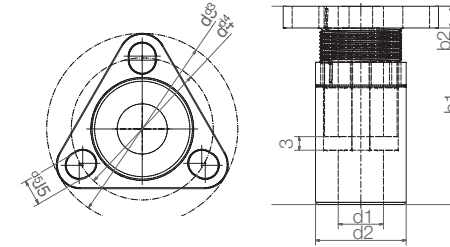

High helix lead screw nuts with flange, made from iglidur® J
 iglidur® J – Best wear in dry operation

Order key

JFRM-2020SG8x10

Right-hand thread – Dimensions [mm]

Part number	Effective supporting surface [mm²]	d2	d3	d4	d5	b1	b2	Thread	max. stat. F axial [N]
JFRM-1315SG5x5	152	13	25	19	3	15	5	SG5x5	100*
JFRM-1315SG6.35x12.7	107	13	25	19	3	15	5	SG6.35x12.7	100*
JFRM-2020SG8x10	232	20	34	28	4	20	5	SG8x10	458*
JFRM-2020SG8x15	183	20	34	28	4	20	5	SG8x15	458
JFRM-2525SG10x12	324	25	42	34	5	25	10	SG10x12	810
JFRM-2525SG10x50	177	25	42	34	5	25	10	SG10x50	443
JFRM-2835SG12x25	337	28	48	38	6	35	12	SG12x25	843
JFRM-2835SG18x24	945	28	48	38	6	35	12	SG18x24	2,363
JFRM-2835SG18x100	500	28	48	38	6	35	12	SG18x100	1,250

Left-hand thread – Dimensions [mm]

Part number	Effective supporting surface [mm²]	d2	d3	d4	d5	b1	b2	Thread	max. stat. F axial [N]
JFLM-2020SG8x10	232	20	34	28	4	20	5	SG8x10	458*
JFLM-2525SG10x12	324	25	42	34	5	25	10	SG10x12	810
JFLM-2525SG10x50	177	25	42	34	5	25	10	SG10x50	443
JFLM-2835SG12x25	337	28	48	38	6	35	12	SG12x25	843
JFLM-2835SG18x24	945	28	48	38	6	35	12	SG18x24	2,363
JFLM-2835SG18x100	500	28	48	38	6	35	12	SG18x100	1,250

* reduced axial load due to nut geometry

Other thread sizes and nut geometries upon request

delivery from stock
time

prices price list online
www.igus.eu/eu/jfrm-sg
www.igus.eu/eu/jflm-sg

Zero backlash lead screw nuts, made from iglidur® J
 iglidur® J – Best wear in dry operation

Order key

JFRM-ZB-0001-HH08x10

Dimensions [mm]

Part number	d1	d2	d3	d4	d5	b1*	b2	Thread
JFRM-ZB-0001-HH5x5	5.3	13.5	28	22.2	3.7	32	4.1	SG5x5
JFRM-ZB-0001-HH6.35x12.7	6.35	13.5	28	22.2	3.7	32	4.1	SG6.35x12.7
JFRM-ZB-0001-HH8x10	8	20	38.1	28.3	5.2	41-47	4.8	SG8x10
JFRM-ZB-0001-HH08x15	8	20	38.1	28.3	5.2	41-47	4.8	SG8x15
JFRM-ZB-0001-HH10x12	10	20	38.1	28.3	5.2	41-47	4.8	SG10x12
JFRM-ZB-0001-HH10x50	10	20	38.1	28.3	5.2	41-47	4.8	SG10x50