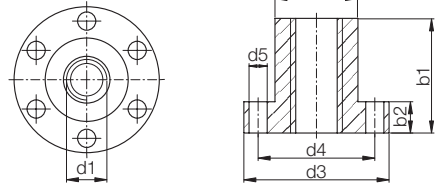

High helix lead screw nuts with flange, made from iglidur® J
 iglidur® J – Best wear in dry operation

Order key

JFRM-2020SG8x10

Right-hand thread – Dimensions [mm]

Part number	Effective supporting surface [mm²]	d2	d3	d4	d5	b1	b2	Thread	max. stat. F axial [N]
JFRM-1315SG5x5	152	13	25	19	3	15	5	SG5x5	100*
JFRM-1315SG6.35x12.7	107	13	25	19	3	15	5	SG6.35x12.7	100*
JFRM-2020SG8x10	232	20	34	28	4	20	5	SG8x10	458*
JFRM-2020SG8x15	183	20	34	28	4	20	5	SG8x15	458
JFRM-2525SG10x12	324	25	42	34	5	25	10	SG10x12	810
JFRM-2525SG10x50	177	25	42	34	5	25	10	SG10x50	443
JFRM-2835SG12x25	337	28	48	38	6	35	12	SG12x25	843
JFRM-2835SG18x24	945	28	48	38	6	35	12	SG18x24	2,363
JFRM-2835SG18x100	500	28	48	38	6	35	12	SG18x100	1,250

Left-hand thread – Dimensions [mm]

Part number	Effective supporting surface [mm²]	d2	d3	d4	d5	b1	b2	Thread	max. stat. F axial [N]
JFLM-2020SG8x10	232	20	34	28	4	20	5	SG8x10	458*
JFLM-2525SG10x12	324	25	42	34	5	25	10	SG10x12	810
JFLM-2525SG10x50	177	25	42	34	5	25	10	SG10x50	443
JFLM-2835SG12x25	337	28	48	38	6	35	12	SG12x25	843
JFLM-2835SG18x24	945	28	48	38	6	35	12	SG18x24	2,363
JFLM-2835SG18x100	500	28	48	38	6	35	12	SG18x100	1,250

Order key

JFRM-ZB-0001-HH08x10

Dimensions [mm]

Part number	d1	d2	d3	d4	d5	b1*	b2	Thread
JFRM-ZB-0001-HH5x5	5.3	13.5	28	22.2	3.7	32	4.1	SG5x5
JFRM-ZB-0001-HH6.35x12.7	6.35	13.5	28	22.2	3.7	32	4.1	SG6.35x12.7
JFRM-ZB-0001-HH8x10	8	20	38.1	28.3	5.2	41-47	4.8	SG8x10
JFRM-ZB-0001-HH08x15	8	20	38.1	28.3	5.2	41-47	4.8	SG8x15
JFRM-ZB-0001-HH10x12	10	20	38.1	28.3	5.2	41-47	4.8	SG10x12
JFRM-ZB-0001-HH10x50	10	20	38.1	28.3	5.2	41-47	4.8	SG10x50