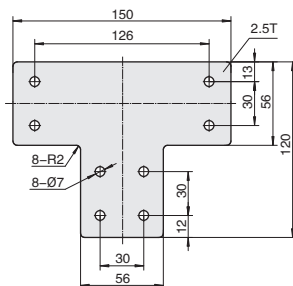

CDE-AB-30-4-T

CDE-AB-30-6-X

CDE-AB-30-8

CDE-AA-30-8-L

CDE-AB-30-8-T

CDE-AB-30-12-X

代号	规格	紧固组件
CDE-AB-30-2	单个供货	-
CDE-AB-30-2-ST	成套供货	C20x2
CDE-AA-30-4	单个供货	-
CDE-AA-30-4-ST	成套供货	C20x4
CDE-AA-30-4-L	单个供货	-
CDE-AA-30-4-L-ST	成套供货	C20x4
CDE-AB-30-4-T	单个供货	-
CDE-AB-30-4-T-ST	成套供货	C20x4
CDE-AB-30-6-X	单个供货	-
CDE-AB-30-6-X-ST	成套供货	C20x6

代号	规格	紧固组件
CDE-AB-30-8	单个供货	-
CDE-AB-30-8-ST	成套供货	C20x8
CDE-AA-30-8-L	单个供货	-
CDE-AA-30-8-L-ST	成套供货	C20x8
CDE-AB-30-8-T	单个供货	-
CDE-AB-30-8-T-ST	成套供货	C20x8
CDE-AB-30-12-X	单个供货	-
CDE-AB-30-12-X-ST	成套供货	C20x12