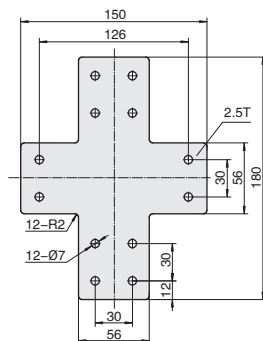

CDE-AB-30-4-T

CDE-AB-30-6-X

CDE-AB-30-8

CDE-AA-30-8-L

CDE-AB-30-8-T

CDE-AB-30-12-X

代号	规格	紧固组件
CDE-AB-30-2	单个供货	-
CDE-AB-30-2-ST	成套供货	C20x2
CDE-AA-30-4	单个供货	-
CDE-AA-30-4-ST	成套供货	C20x4
CDE-AA-30-4-L	单个供货	-
CDE-AA-30-4-L-ST	成套供货	C20x4
CDE-AB-30-4-T	单个供货	-
CDE-AB-30-4-T-ST	成套供货	C20x4
CDE-AB-30-6-X	单个供货	-
CDE-AB-30-6-X-ST	成套供货	C20x6

代号	规格	紧固组件
CDE-AB-30-8	单个供货	-
CDE-AB-30-8-ST	成套供货	C20x8
CDE-AA-30-8-L	单个供货	-
CDE-AA-30-8-L-ST	成套供货	C20x8
CDE-AB-30-8-T	单个供货	-
CDE-AB-30-8-T-ST	成套供货	C20x8
CDE-AB-30-12-X	单个供货	-
CDE-AB-30-12-X-ST	成套供货	C20x12