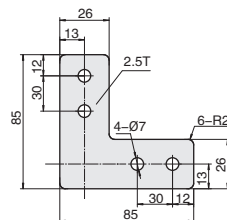

CDE-AA-30-4-L