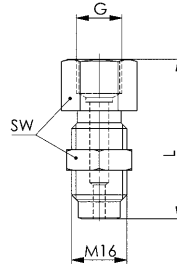

No. 6990-20-M

Adapter for pressure gauge connection

max. operating pressure 630 bar.

Order no.	Article no.	G	L	SW	Weight [g]
554600	6990-20-M	G1/4	46,5	19	74

Application:

Adapter for pressure gauge connection G1/4 on measuring hose.

Note:

Adaptation is possible under pressure up to max. 400 bar.

No. 6990-20-A

Adapter for pressure gauge connection

max. operating pressure 630 bar.

Order no.	Article no.	G	L	SW	Weight [g]
327353	6990-20-A	G1/4	41	19	75

Application:

Adapter for pressure gauge connection G1/4 on measuring coupling 6990-20-G.

Note:

Adaptation is possible under pressure up to max. 400 bar.