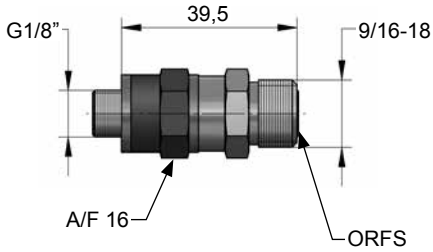

9/16" UNF

Accessories

AZOL
GAS

9RM8