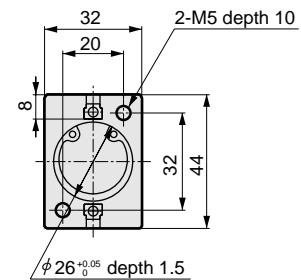

Dimensions

● HMD-16CS

● With switch

● HMD-25CS

● With switch

RRC
GRC
RV3*
NHS
HR
LN
FH100
HAP
BSA2
BHA/BHG
LHA
LHAG
HKP
HLA/HLB
HLAG/HLBG
HEP
HCP
HMF
HMFB
HFP
HLC
HGP
FH500
HBL
HDL
HMD
HJL
BHE
CKG
CK
CKA
CKS
CKF
CKJ
CKL2
CKL2*-HC
CKH2
CKLB2
NCK/SCK/FCK
FJ
FK
Ending

Thin wide angle hand
Hand