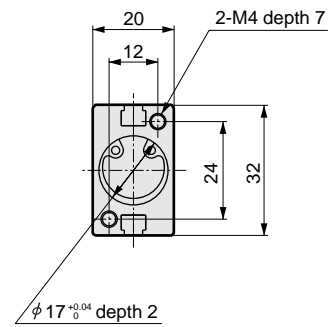

Dimensions

● HMD-16CS

● With switch

● HMD-25CS

● With switch

RRC
GRC
RV3*
NHS
HR
LN
FH100
HAP
BSA2
BHA/BHG
LHA
LHAG
HKP
HLA/HLB
HLAG/HLBG
HEP
HCP
HMF
HMFB
HFP
HLC
HGP
FH500
HBL
HDL
HMD
HJL
BHE
CKG
CK
CKA
CKS
CKF
CKJ
CKL2
CKL2*-HC
CKH2
CKLB2
NCK/SCK/FCK
FJ
FK
Ending

Thin wide angle hand
Hand