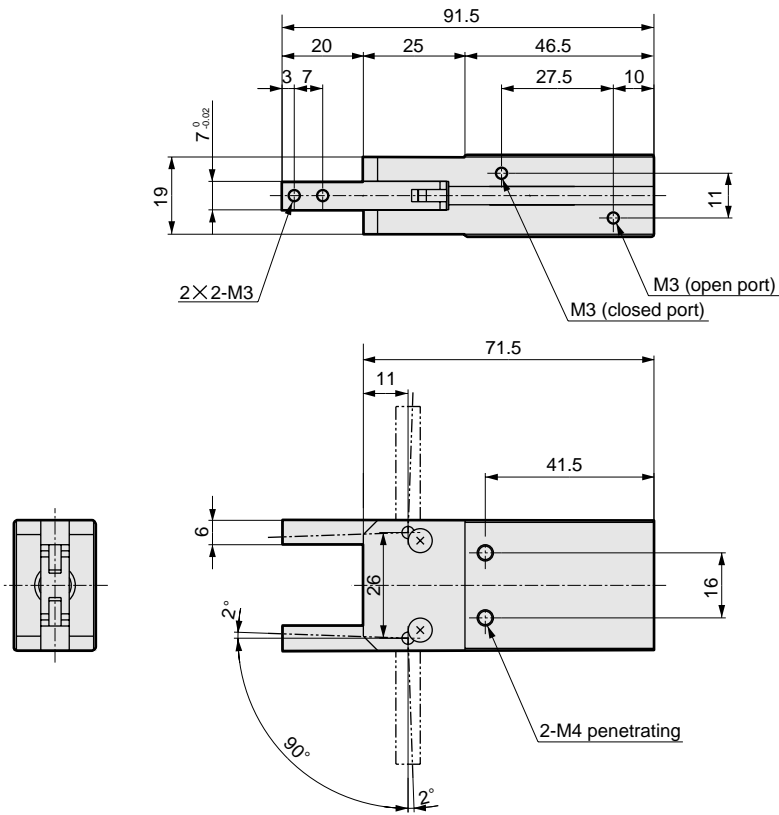

Dimensions

● HMD-16CS

● With switch

● HMD-25CS

● With switch

RRC
GRC
RV3*
NHS
HR
LN
FH100
HAP
BSA2
BHA/BHG
LHA
LHAG
HKP
HLA/HLB
HLAG/HLBG
HEP
HCP
HMF
HMFB
HFP
HLC
HGP
FH500
HBL
HDL
HMD
HJL
BHE
CKG
CK
CKA
CKS
CKF
CKJ
CKL2
CKL2*-HC
CKH2
CKLB2
NCK/SCK/FCK
FJ
FK
Ending

Thin wide angle hand
Hand