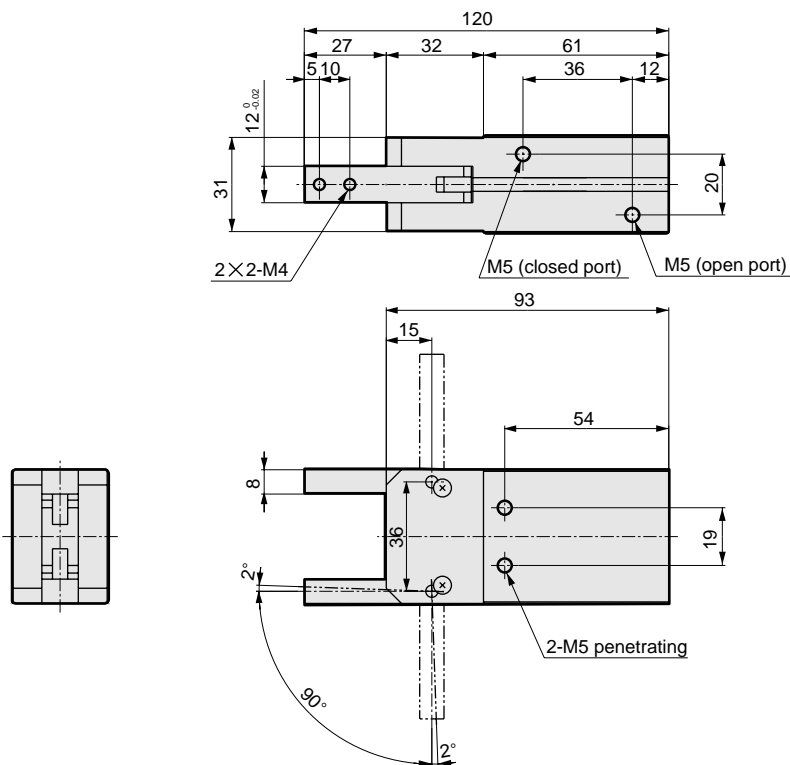

Dimensions

● HMD-16CS

● With switch

● HMD-25CS

● With switch

RRC
GRC
RV3*
NHS
HR
LN
FH100
HAP
BSA2
BHA/BHG
LHA
LHAG
HKP
HLA/HLB
HLAG/HLBG
HEP
HCP
HMF
HMFB
HFP
HLC
HGP
FH500
HBL
HDL
HMD
HJL
BHE
CKG
CK
CKA
CKS
CKF
CKJ
CKL2
CKL2*-HC
CKH2
CKLB2
NCK/SCK/FCK
FJ
FK
Ending

Thin wide angle hand
Hand