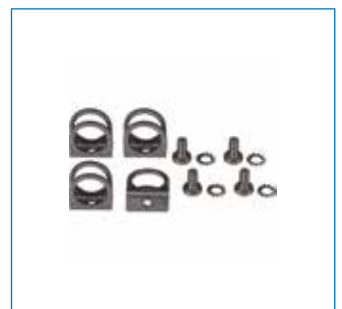

#### Viewing distance

Viewing distance of 20 meters provides the ability to use fewer products and less power consumption per coverage area of an application.

Order code	Description					
40071353420	Exit Cube 33822 1-8h/D LED CGLine+: Enclosure and exit sign cube, including silkscreened pictograms (arrow left, right, down) acc. to ISO		8.8 VA/8.3 W	1h, 3h, 8h	Li-Ion 3.7V/4Ah	Maintained / Non-Maintained

Replacement escape sign cube

Wall bracket

Cable mounting kit

Chain mounting kit

Accessories

40071353444	Wall bracket incl. attachments	
40071353457	Chain mounting kit with 4 eyelets (chain not included)	
40071353443	Cable mounting kit with 4 fasteners and cables, adjustable hanging height (max. 1.5m)	
40071354450	Replacement escape sign cube (20 m viewing distance) silkscreened pictograms (arrow left, right, down) acc. to ISO	