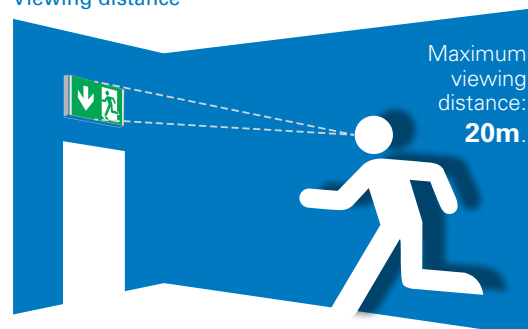

#### Light Source:

4x 1W LED

The Exit Cube has three-sided illumination, making it suitable for large and wide areas, for example warehouses or retail areas. Optimal perceptibility of the luminaire is achieved by the high luminance of the white contrasting colour (>500 cd/m<sup>2</sup>).

#### Applications:

Large wide areas,  
warehouses, retail areas

#### Viewing distance

Viewing distance of 20 meters provides the ability to use fewer products and less power consumption per coverage area of an application.

Order code	Description					
40071353420	Exit Cube 33822 1-8h/D LED CGLine+: Enclosure and exit sign cube, including silkscreened pictograms (arrow left, right, down) acc. to ISO		8.8 VA/8.3 W	1h, 3h, 8h	Li-Ion 3.7V/4Ah	Maintained / Non-Maintained