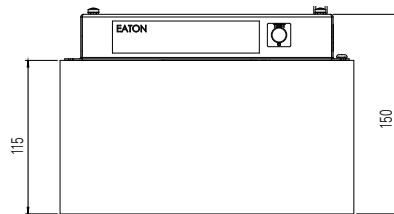

Operation :

Universal use for maintained and non-maintained operation and for 1 h, 3 h or 8 h operation

Applications:

Large wide areas,
warehouses, retail areas