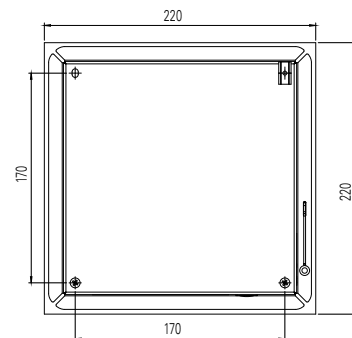

Operation :

Universal use for maintained and non-maintained operation and for 1 h, 3 h or 8 h operation

Applications:

Large wide areas,
warehouses, retail areas