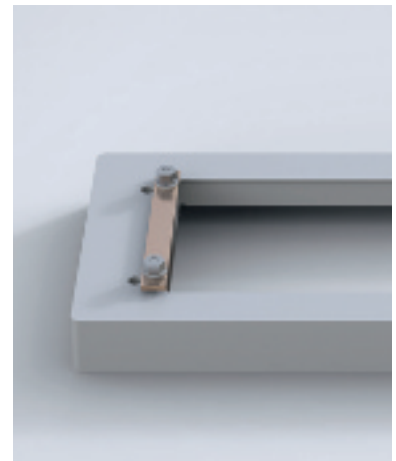

Plinth / Floor mounting frame, UPP

- Description:** Enclosure and plinth are anchored together on the floor. Fixing points for anchoring are marked on the inside bottom panel.
- Material:** Glass fibre reinforced polyester.
- Finish:** RAL 7035.
- Delivery:** Plinth, metal braces M12, U-profiles, counter-profiles and mounting accessories.

For enclosure			
W	D	Plinth h	Item no.
500	320	65	UPP5032
750	320	65	UPP7532
1000	320	65	UPP10032
1250	320	65	UPP12532

Adaptor frame for DIN-base, UAF

- Description:** Enclosure and adaptor frame are anchored on to the DIN-base.
- Material:** Glass fibre reinforced polyester.
- Finish:** RAL 7035.
- Delivery:** 1 piece with mounting accessories.

For enclosure		
W	D	Item no.
750	320	UAF7532
1000	320	UAF10032

Polyester DIN-base, UMPS

- Description:** DIN-base pedestals.
- Material:** Glass fibre reinforced polyester.
- Finish:** RAL 7035.
- Delivery:** 1 piece with mounting accessories.