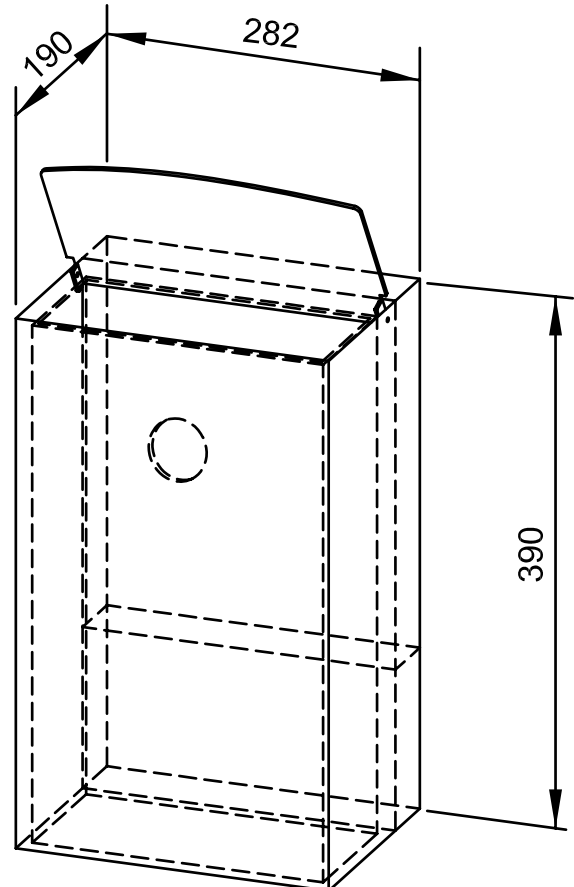

# HYGIENE WASTE BIN WITH PAPER SANITARY BAG DISPENSER WP140

282 x 392 x 203 mm

Capacity approx. 12 l

- Hygiene waste bin with paper sanitary bag dispenser in robust, germ-reducing and easy-care stainless steel (AISI 304).
- All-stainless steel housing; visible surfaces satin finished and brushed. Further available surfaces: see below.
- Equipped with removable hygiene bin. Capacity approx. 12 l.
- On the backside integrated paper sanitary bag dispenser. Designed for ca. 100 standard paper sanitary bags.
- Accessible through hinged lid.
- Mounting: With four screws through key holes and one optional anti-theft hole in the back wall.
- Delivery includes fixing material.
- Weight, including single package: 6.4 kg

## Suggested text for specifications:

Hygiene waste bin with paper sanitary bag dispenser in stainless steel (AISI 304) for surface mounting. All-stainless steel housing; visible surfaces satin finished and brushed. Equipped with removable hygiene bin. Capacity approx. 12 l. On the backside integrated paper sanitary bag dispenser. Accessible through hinged lid. Delivery includes fixing material.

Dimensions: 282 x 392 x 203 mm

Article No. WP140

Available surfaces	ID No.
satin finished (standard)	727 087
highly polished	731 087
(coloured) plastic powder-coating	728 087