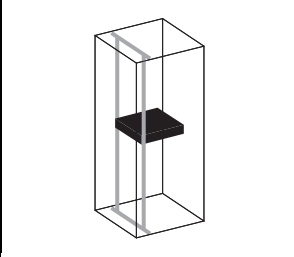

## Keyboard drawer, 2 U

### for 482.6 mm (19") mounting level

For keyboards up to 430 mm wide and 250 mm deep with the front panel folded over.