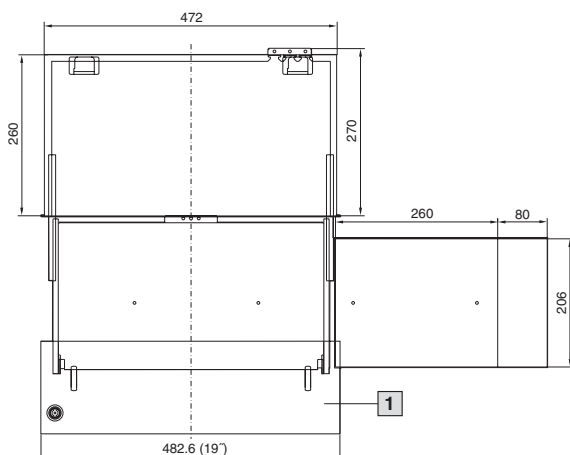

Suitable for accommodating

- Keyboards up to a maximum of 460 x 42 x 170 mm.
- Standard mouse and mousepad

Design:

- Drawer and enclosure
 - with side pull-out mousepad support and tray
- Front panel
 - with 3 mm double-bit lock insert
 - folds out as a wrist support

1 Front trim panel

Width mm	Height	Depth mm	Model No. CP
482.6 (19")	3.5 U	261	6003.000

Material:

Keyboard and drawer: Sheet steel
Front panel: Aluminium, natural-anodised.

Supply includes:

Assembly parts for installation in VIP 6000 Command Panel.

Interior dimensions:

W x H x D approx. 420 x 40 x 220 mm

Material:

Sheet steel

Colour:

RAL 7035

Supply includes:

Assembly parts, excluding keyboard.

W x H x D mm	Keyboard layout	Model No. DK
415 x 37 x 193	German	9004.400
	US English	9004.402
	French	9004.403
	Spanish	9004.404
	Finnish	9004.406
	Swedish	9004.407