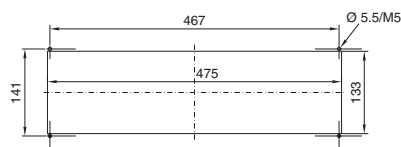

Suitable for accommodating

- Keyboards up to a maximum of 460 x 42 x 170 mm.
- Standard mouse and mousepad

Design:

- Drawer and enclosure
 - with side pull-out mousepad support and tray
- Front panel
 - with 3 mm double-bit lock insert
 - folds out as a wrist support

Standard double-bit lock insert may be exchanged for 27 mm lock inserts, version A, see page 956.

Mounting cut-out for installation in surfaces

Keyboard drawer 1 U

for 482.6 mm (19") attachment level

This space-saving keyboard drawer is screw-fastened to the front and rear 482.6 mm (19") attachment level.

The installation spacing is infinitely adjustable from 460 – 800 mm.

It is fully extendible, lockable, with strain relief and hinged cable support.

The drawer is suitable to accommodate 482.6 mm (19") keyboards.

Interior dimensions:

W x H x D approx. 420 x 40 x 220 mm

Material:

Sheet steel

Colour:

RAL 7035

Supply includes:

Assembly parts, excluding keyboard.