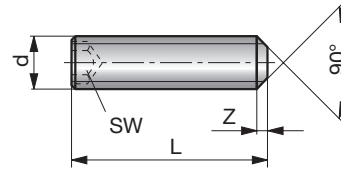

Stiftschrauben

Locking screws

Vis de blocage

2

SN3600-

ISO 4026-45H
DIN 913-35H

 SN3600-d-L

d	L	Z	SW	d	L	Z	SW
M4	8	0,70	2,0	M10	16	1,5	5,0
	12	0,70	2,0		20	1,5	5,0
M5	8	0,75	2,5		40	1,5	5,0
	12	0,75	2,5	M12	16	2,0	6,0
	16	0,75	2,5		25	2,0	6,0
M6	8	1,00	3,0		30	2,0	6,0
	12	1,00	3,0	35	2,0	6,0	
	16	1,00	3,0	M16	40	2,0	6,0
	20	1,00	3,0		20	2,0	8,0
M8	8	1,2	4,0		30	2,0	8,0
	16	1,2	4,0		35	2,0	8,0
	30	1,2	4,0	40	2,0	8,0	
	40	1,2	4,0				
M10	10	1,5	5,0				