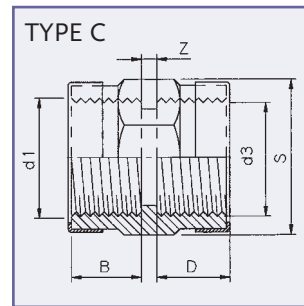

Adaptor socket

- Draadsok
- Schraubmuffe
- Manchon taraudé
- Manicotto
- Manguito transición

Art.code	d1	d3	Z	B	D	S	Type	PN	Quantity
3.26.010	1/4" (F)	1/4" (F)	2	12	12	24	A	16	100
3.26.012	1/4" (F)	3/8" (F)	5	12	12	27	A	10	100
3.26.013	1/4" (F)	3/8" (F)	5	12	12	27	B	16	50
3.26.015	3/8" (F)	3/8" (F)	5	12	12	27	A	10	100
3.26.016	3/8" (F)	3/8" (F)	5	12	12	27	C	16	50
3.26.017	3/8" (F)	1/2" (F)	6	12	15	32	A	10	100
3.26.018	3/8" (F)	1/2" (F)	6	12	15	32	B	16	50
3.26.019	1/4" (F)	1/2" (F)	6	12	15	32	A	10	50
3.26.019.1	1/4" (F)	1/2" (F)	6	12	15	32	B	16	50
3.26.020	1/2" (F)	1/2" (F)	3	15	15	32	A	10	100
3.26.021	1/2" (F)	1/2" (F)	3	15	15	32	C	16	50
3.26.021.1	3/8" (F)	3/4" (F)	11	12	16	36	A	10	50
3.26.021.2	3/8" (F)	3/4" (F)	11	12	16	36	B	16	50
3.26.022	1/2" (F)	3/4" (F)	8	15	16	36	A	10	100
3.26.023	1/2" (F)	3/4" (F)	8	15	16	36	B	16	50
3.26.025	3/4" (F)	3/4" (F)	7	16	16	36	A	10	100
3.26.026	3/4" (F)	3/4" (F)	7	16	16	36	C	16	50
3.26.027	1/2" (F)	1" (F)	6	15	22	46	A	10	100
3.26.027.1	1/2" (F)	1" (F)	6	15	22	46	C	16	50
3.26.028	3/4" (F)	1" (F)	7	16	22	46	A	10	100