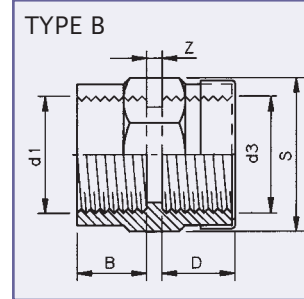

Adaptor socket

- Draadsok
- Schraubmuffe
- Manchon taraudé
- Manicotto
- Manguito transición

Art.code	d1	d3	Z	B	D	S	Type	PN	Quantity
3.26.010	1/4" (F)	1/4" (F)	2	12	12	24	A	16	100
3.26.012	1/4" (F)	3/8" (F)	5	12	12	27	A	10	100
3.26.013	1/4" (F)	3/8" (F)	5	12	12	27	B	16	50
3.26.015	3/8" (F)	3/8" (F)	5	12	12	27	A	10	100
3.26.016	3/8" (F)	3/8" (F)	5	12	12	27	C	16	50
3.26.017	3/8" (F)	1/2" (F)	6	12	15	32	A	10	100
3.26.018	3/8" (F)	1/2" (F)	6	12	15	32	B	16	50
3.26.019	1/4" (F)	1/2" (F)	6	12	15	32	A	10	50
3.26.019.1	1/4" (F)	1/2" (F)	6	12	15	32	B	16	50
3.26.020	1/2" (F)	1/2" (F)	3	15	15	32	A	10	100
3.26.021	1/2" (F)	1/2" (F)	3	15	15	32	C	16	50
3.26.021.1	3/8" (F)	3/4" (F)	11	12	16	36	A	10	50
3.26.021.2	3/8" (F)	3/4" (F)	11	12	16	36	B	16	50
3.26.022	1/2" (F)	3/4" (F)	8	15	16	36	A	10	100
3.26.023	1/2" (F)	3/4" (F)	8	15	16	36	B	16	50
3.26.025	3/4" (F)	3/4" (F)	7	16	16	36	A	10	100
3.26.026	3/4" (F)	3/4" (F)	7	16	16	36	C	16	50
3.26.027	1/2" (F)	1" (F)	6	15	22	46	A	10	100
3.26.027.1	1/2" (F)	1" (F)	6	15	22	46	C	16	50
3.26.028	3/4" (F)	1" (F)	7	16	22	46	A	10	100