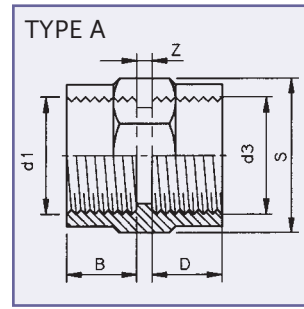

Adaptor socket

- Draadsok
- Schraubmuffe
- Manchon taraudé
- Manicotto
- Manguito transición

Art.code	d1	d3	Z	B	D	S	Type	PN	Quantity
3.26.010	1/4" (F)	1/4" (F)	2	12	12	24	A	16	100
3.26.012	1/4" (F)	3/8" (F)	5	12	12	27	A	10	100
3.26.013	1/4" (F)	3/8" (F)	5	12	12	27	B	16	50
3.26.015	3/8" (F)	3/8" (F)	5	12	12	27	A	10	100
3.26.016	3/8" (F)	3/8" (F)	5	12	12	27	C	16	50
3.26.017	3/8" (F)	1/2" (F)	6	12	15	32	A	10	100
3.26.018	3/8" (F)	1/2" (F)	6	12	15	32	B	16	50
3.26.019	1/4" (F)	1/2" (F)	6	12	15	32	A	10	50
3.26.019.1	1/4" (F)	1/2" (F)	6	12	15	32	B	16	50
3.26.020	1/2" (F)	1/2" (F)	3	15	15	32	A	10	100
3.26.021	1/2" (F)	1/2" (F)	3	15	15	32	C	16	50
3.26.021.1	3/8" (F)	3/4" (F)	11	12	16	36	A	10	50
3.26.021.2	3/8" (F)	3/4" (F)	11	12	16	36	B	16	50
3.26.022	1/2" (F)	3/4" (F)	8	15	16	36	A	10	100
3.26.023	1/2" (F)	3/4" (F)	8	15	16	36	B	16	50
3.26.025	3/4" (F)	3/4" (F)	7	16	16	36	A	10	100
3.26.026	3/4" (F)	3/4" (F)	7	16	16	36	C	16	50
3.26.027	1/2" (F)	1" (F)	6	15	22	46	A	10	100
3.26.027.1	1/2" (F)	1" (F)	6	15	22	46	C	16	50
3.26.028	3/4" (F)	1" (F)	7	16	22	46	A	10	100