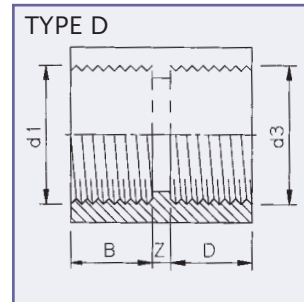

Adaptor socket

- Draadsok
- Schraubmuffe
- Manchon taraudé
- Manicotto
- Manguito transición

Art.code	d1	d3	Z	B	D	S	Type	PN	Quantity
3.26.010	1/4" (F)	1/4" (F)	2	12	12	24	A	16	100
3.26.012	1/4" (F)	3/8" (F)	5	12	12	27	A	10	100
3.26.013	1/4" (F)	3/8" (F)	5	12	12	27	B	16	50
3.26.015	3/8" (F)	3/8" (F)	5	12	12	27	A	10	100
3.26.016	3/8" (F)	3/8" (F)	5	12	12	27	C	16	50
3.26.017	3/8" (F)	1/2" (F)	6	12	15	32	A	10	100
3.26.018	3/8" (F)	1/2" (F)	6	12	15	32	B	16	50
3.26.019	1/4" (F)	1/2" (F)	6	12	15	32	A	10	50
3.26.019.1	1/4" (F)	1/2" (F)	6	12	15	32	B	16	50
3.26.020	1/2" (F)	1/2" (F)	3	15	15	32	A	10	100
3.26.021	1/2" (F)	1/2" (F)	3	15	15	32	C	16	50
3.26.021.1	3/8" (F)	3/4" (F)	11	12	16	36	A	10	50
3.26.021.2	3/8" (F)	3/4" (F)	11	12	16	36	B	16	50
3.26.022	1/2" (F)	3/4" (F)	8	15	16	36	A	10	100
3.26.023	1/2" (F)	3/4" (F)	8	15	16	36	B	16	50
3.26.025	3/4" (F)	3/4" (F)	7	16	16	36	A	10	100
3.26.026	3/4" (F)	3/4" (F)	7	16	16	36	C	16	50
3.26.027	1/2" (F)	1" (F)	6	15	22	46	A	10	100
3.26.027.1	1/2" (F)	1" (F)	6	15	22	46	C	16	50
3.26.028	3/4" (F)	1" (F)	7	16	22	46	A	10	100