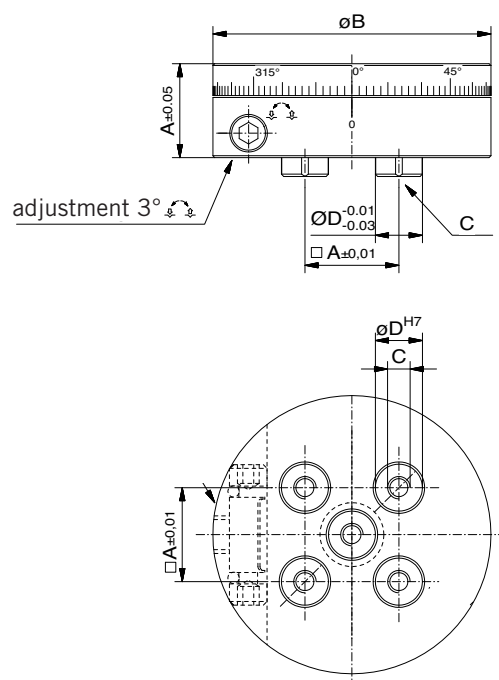

## Rotary plate AF 25

with infinitely variable clamp

Nr.	A	B	C	D	
96741	25	74	M6	12,5	340

## Rotary plate AF 25

with  $3^\circ$  settings and lock pin

Nr.	A	B	C	D	
96742	25	74	M6	12,5	340